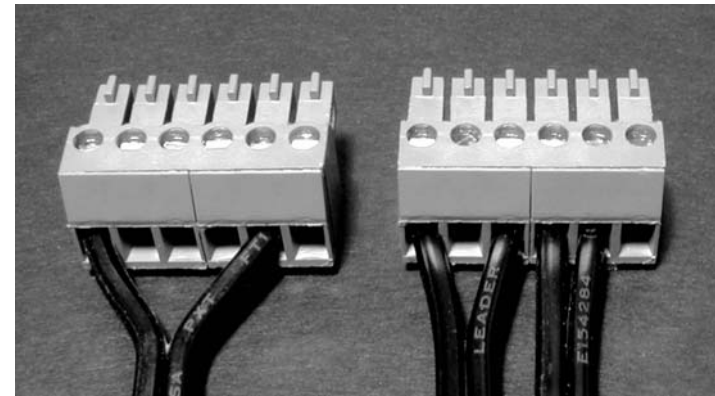

Logicflex EPX
 μFlashTCP
 Ether6

Thin Client / Thin Server
 1 AC Adapter 2 AC Adapters

JK microsystems		1403 Fifth, Suite D Davis, CA 95616 (530) 297-6073	
Title 70-0009 Power Connector Wiring			Initials jds
Drawing No. 93-0008		Rev.	Date 10/17/03