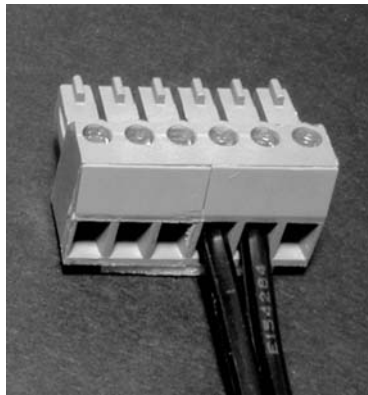

Logicflex EPX
 μFlashTCP
 Ether6

Thin Client / Thin Server
 1 AC Adapter 2 AC Adapters

JK microsystems		1403 Fifth, Suite D Davis, CA 95616 (530) 297-6073	
Title 70-0009 Power Connector Wiring			Initials jds
Drawing No. 93-0008		Rev.	Date 10/17/03